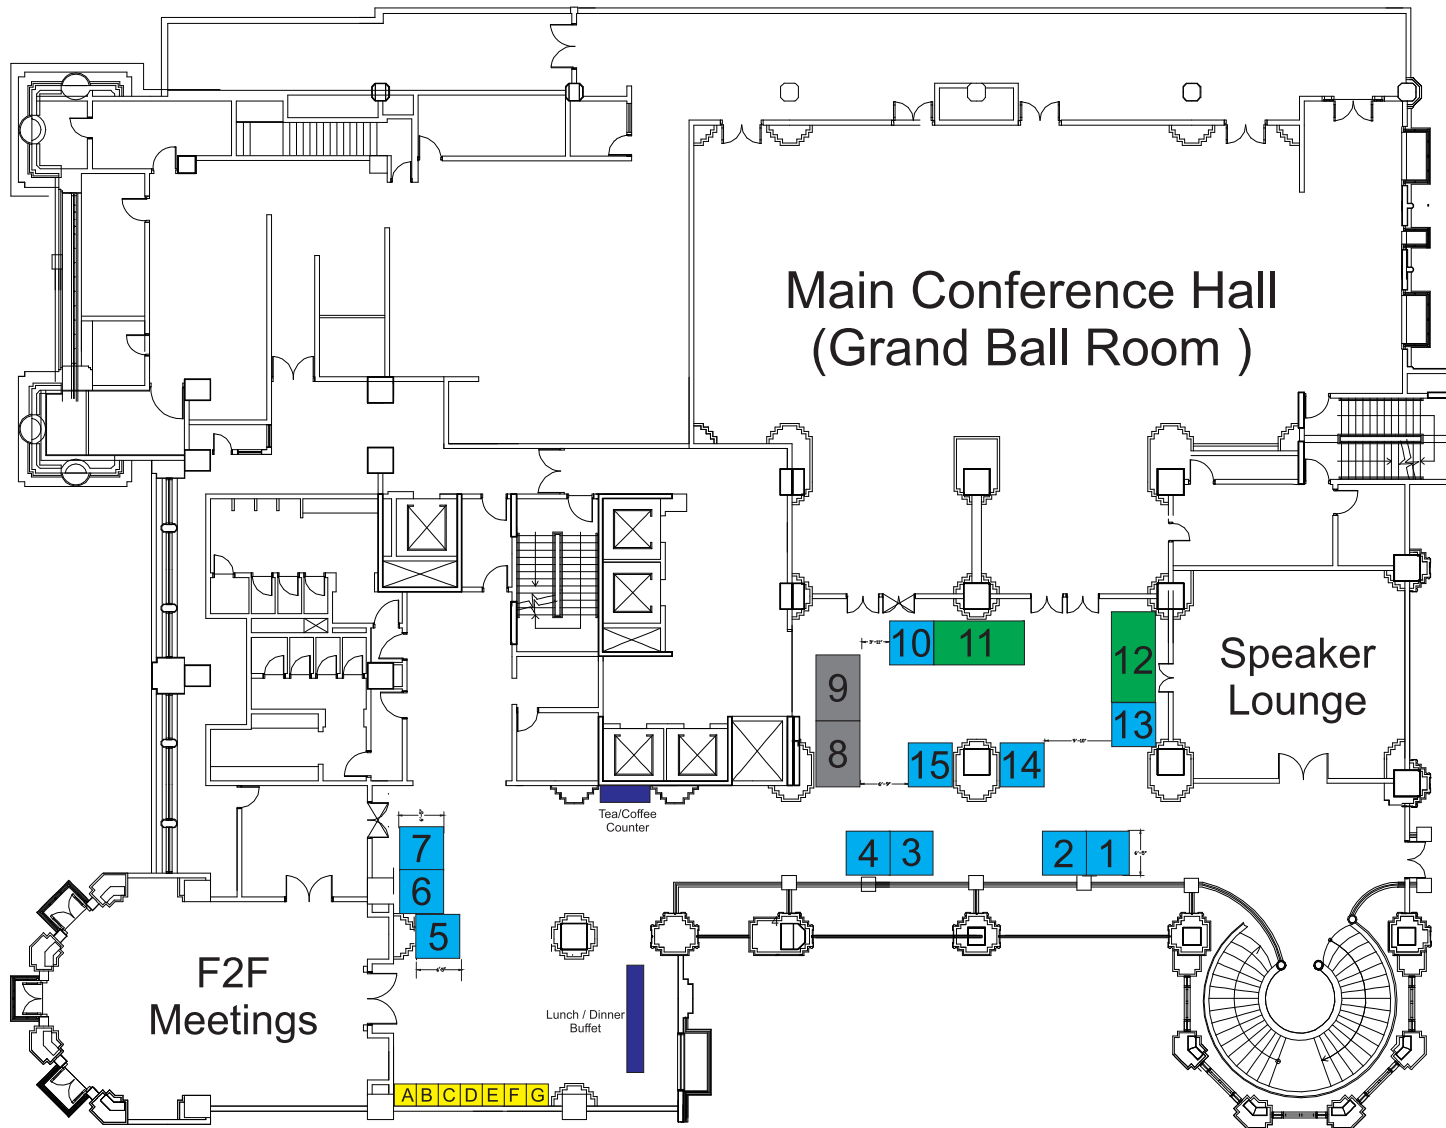

## Exhibition Layout

4mtr x 2mtr Stall

3mtr x 2mtr Stall

2mtr x 2mtr Stall

Display Counter  
( 1mtr )

Venue :  
The Leela Palace  
HAL Old Airport Road  
Kodihalli, Bangalore -17